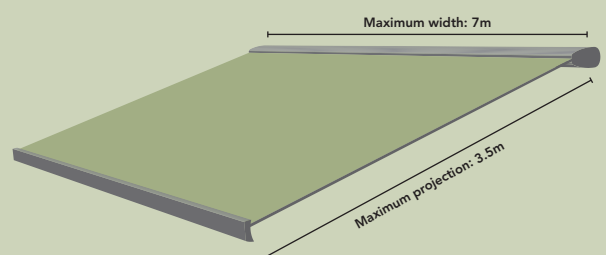

What's great about this awning?

- Custom-made for your property
- Contemporary European design
- From 2.5 to 7 metres wide
- Range of projection: 2m, 2.5m, 3m or 3.5m
- Automated operation with remote and wall switch options available
- Can be integrated with home automation systems
- Extensive range of fabric colours
- Heavy-duty folding arms with high strength Dyneema® connections
- Full cassette housing protects awning from the elements when not in use
- Cassette and arm components available in anodised silver or white powder coat
- Décor kit for stylish finishing touches, available in three colour options
- Heavy-duty springs ensure optimum fabric tension at all times
- Three year guarantee

Choose which size is right for you

Weathermaster Ultimo awnings are available in a variety of sizes, up to 7m x 3.5m. Talk to your Weathermaster consultant about available options.

Weathermaster Ultimo

Features and options