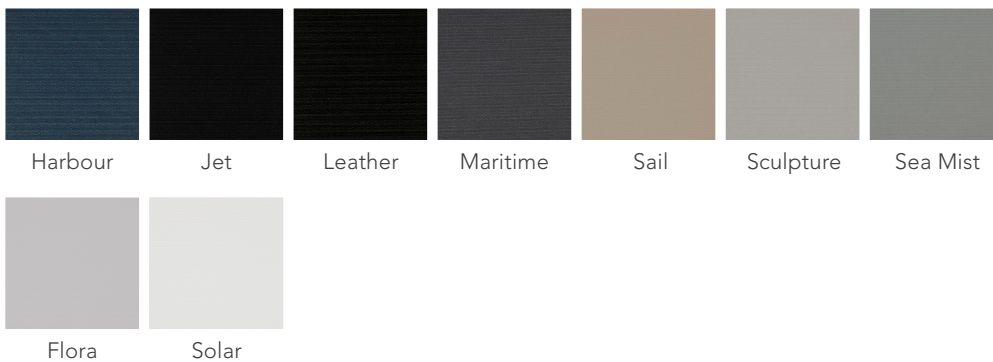

Excel FR

Excel FR Blockout

Features

Excel FR has a modern colour palette and is suitable for blinds of up to 3200mm. It also has an easy to clean acrylic backing.

Care Instructions

Dusting with a feather duster is all that is required to keep your fabric looking good. Dirt and grime can be removed by simply wiping fabric skins with a sponge soaked in lukewarm water. If marks are still visible, add a little detergent. Then dry gently with a clean cloth.

Colour Options

Fire retardant
AS1530 part 2

Weathermaster®

Excel FR Blockout

Technical information

Fabric Density	Blockout
Composition	100% Polyester with Acrylic Foam Backing
Weight	465gsm
Thickness	0.46mm
Width	3200mm
Colour Fastness	N/A
Flame Retardancy	Independently tested to AS1530 part 2. Flammability Index: 4 Range [0-20]
Weave	N/A
Organic emissions (VOC)	Does not exceed the maximum VOC (Volatile Organic Compound) criteria specified by the Green Building Council of Australia (IEQ-11). Greenguard & Greenguard Gold Accredited
Product Options	Roller blinds.