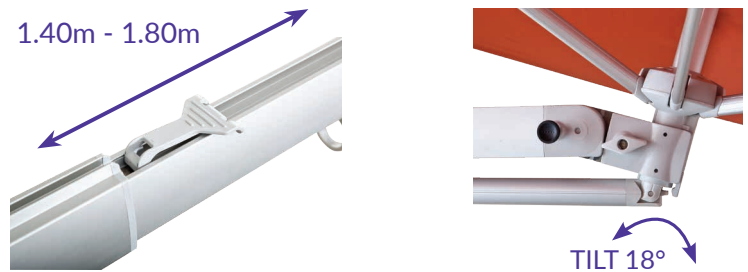

WMU3 Wall Mounted Umbrella

Weathermaster®

FABRIC

Premium Olefin 'COSLAN':
 100% solution dyed
 Weight : 190 g/m²
 Colourfastness: 6-7/8
 Shade Rating: UPF 40+
 Water repellent
 Maintenance: All fabrics can be washed and replaced

UNIQUE FEATURES

- Manufactured from top quality anodised aluminium, stainless steel and other non-corrosive materials
- Patented 'Easy Opening System'
- Telescopic Arm - 1.40m out to 1.80m
- Umbrella can swing horizontally 180°
- Umbrella can tilt 18°