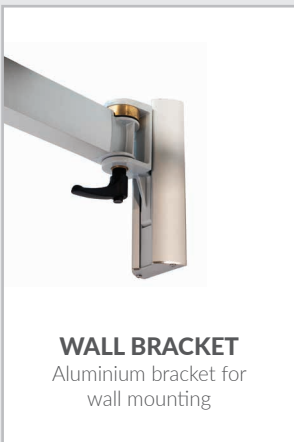

ACCESSORIES

STANDARD