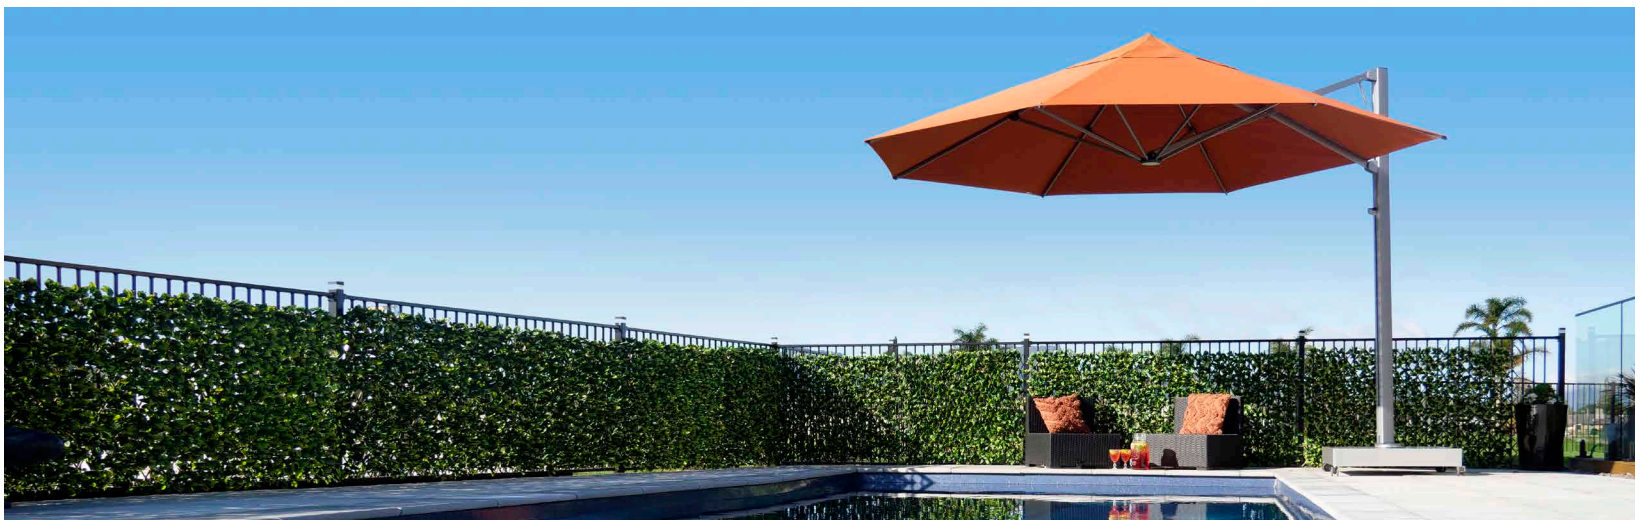

Frame
Warranty

Fabric
Warranty

High UV
Protection

Water & Stain
Repellent

Trusted for
over 25 years