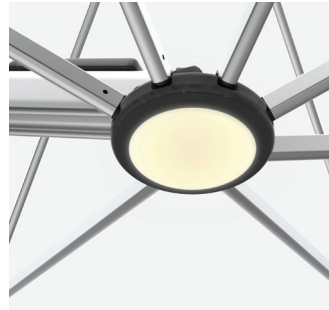

SHADOWHUB™
LED light technology built-in and App controlled.